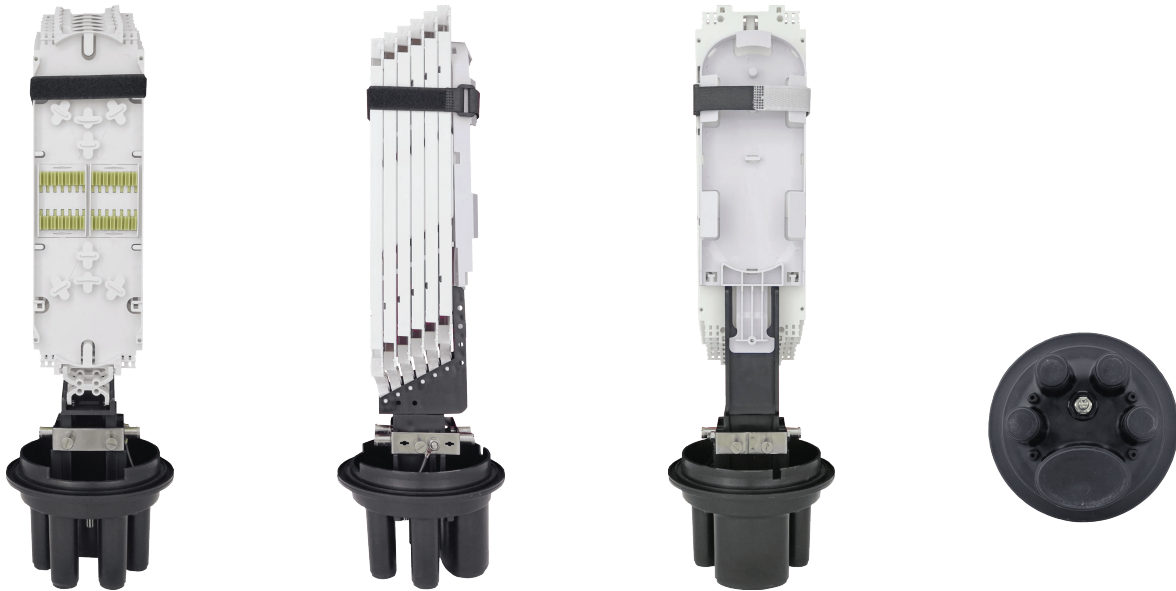

144F Fiber Optic Splice Closures

6 Trays, 6x24 Fibers

Features

- May be used for cut, uncut and taut sheath applications.
- May be used for all fiber optic cable.
- Sheath retention & central strength member fasten system included.
- Closure construction and lightweight plastic provides strength and resistance to chemical and U.V attack
- Installation and reentry with a minimum of tools
- All hardware are included
- Protection class: IP68
- RoHS compliance

Application

Underground, Aerial, Vault, Pole Mounting and Wall Mountable

Specifications

Model No.	YT00973 SSC-540170-4P-144-6T/6T-T102A 540x170m, 144 Fibers Capacity, 6 Trays, 4 Port, Enclosure , w/o Mounting Kits
Spliced Fiber Storage Capacity	144 splices (6x24)
Size Height x Diameter	540mm x 170mm (w/o clamp) 540mm x 220mm (w/ clamp)
Cable Ports	1 oval port (25mm), 4 round ports (20mm)
Mounting Kits	Wall Mounting Kit - 1 Wall Mounting Kit - 2 Wall Mounting Kit - 3 Pole Mounting Kit - 1 Pole Mounting Kit - 2 Pole Mounting Kit - 3